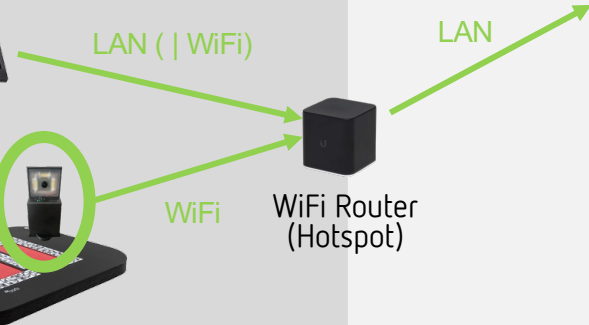

Local Network

Feetbox 3D

LAN (| WiFi)

WiFi

WiFi Router (Hotspot)

LAN